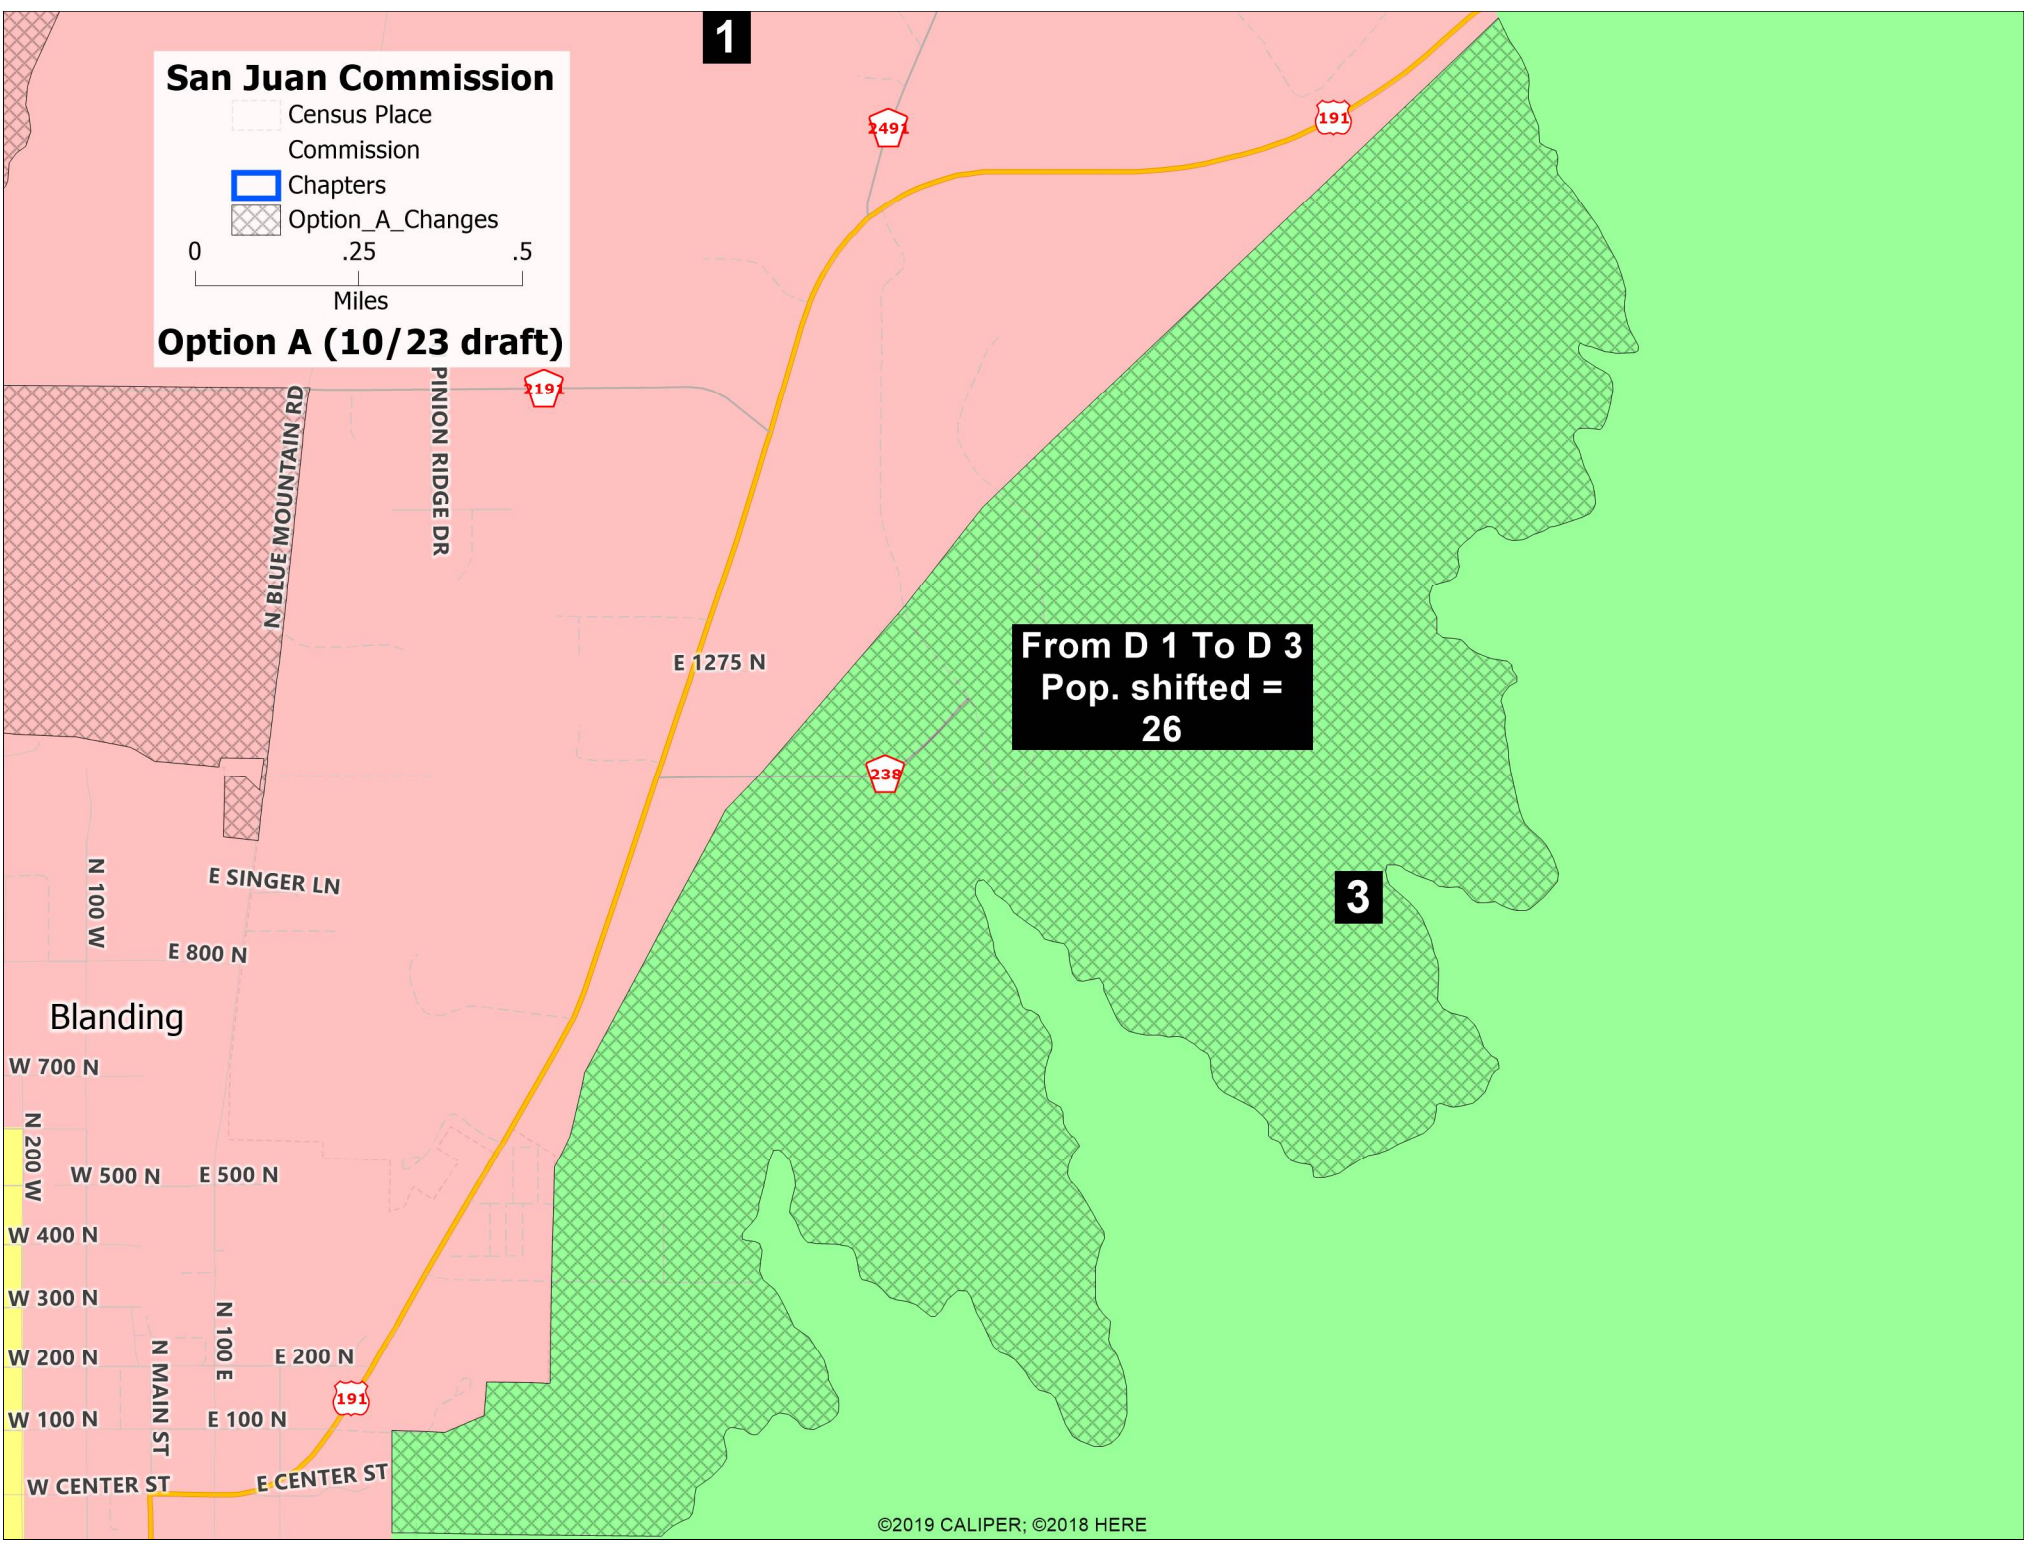

# San Juan Commission

## Option A (10/23 draft)

**From D 1 To D 3  
Pop. shifted =  
26**