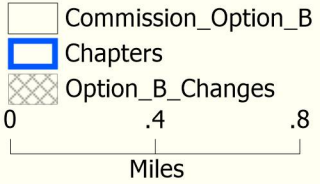

San Juan Commission

Option B (11/9 draft)

**From D 2 To D 1
Pop. shifted =
395**

**From D 1 To D 3
Pop. shifted =
164**