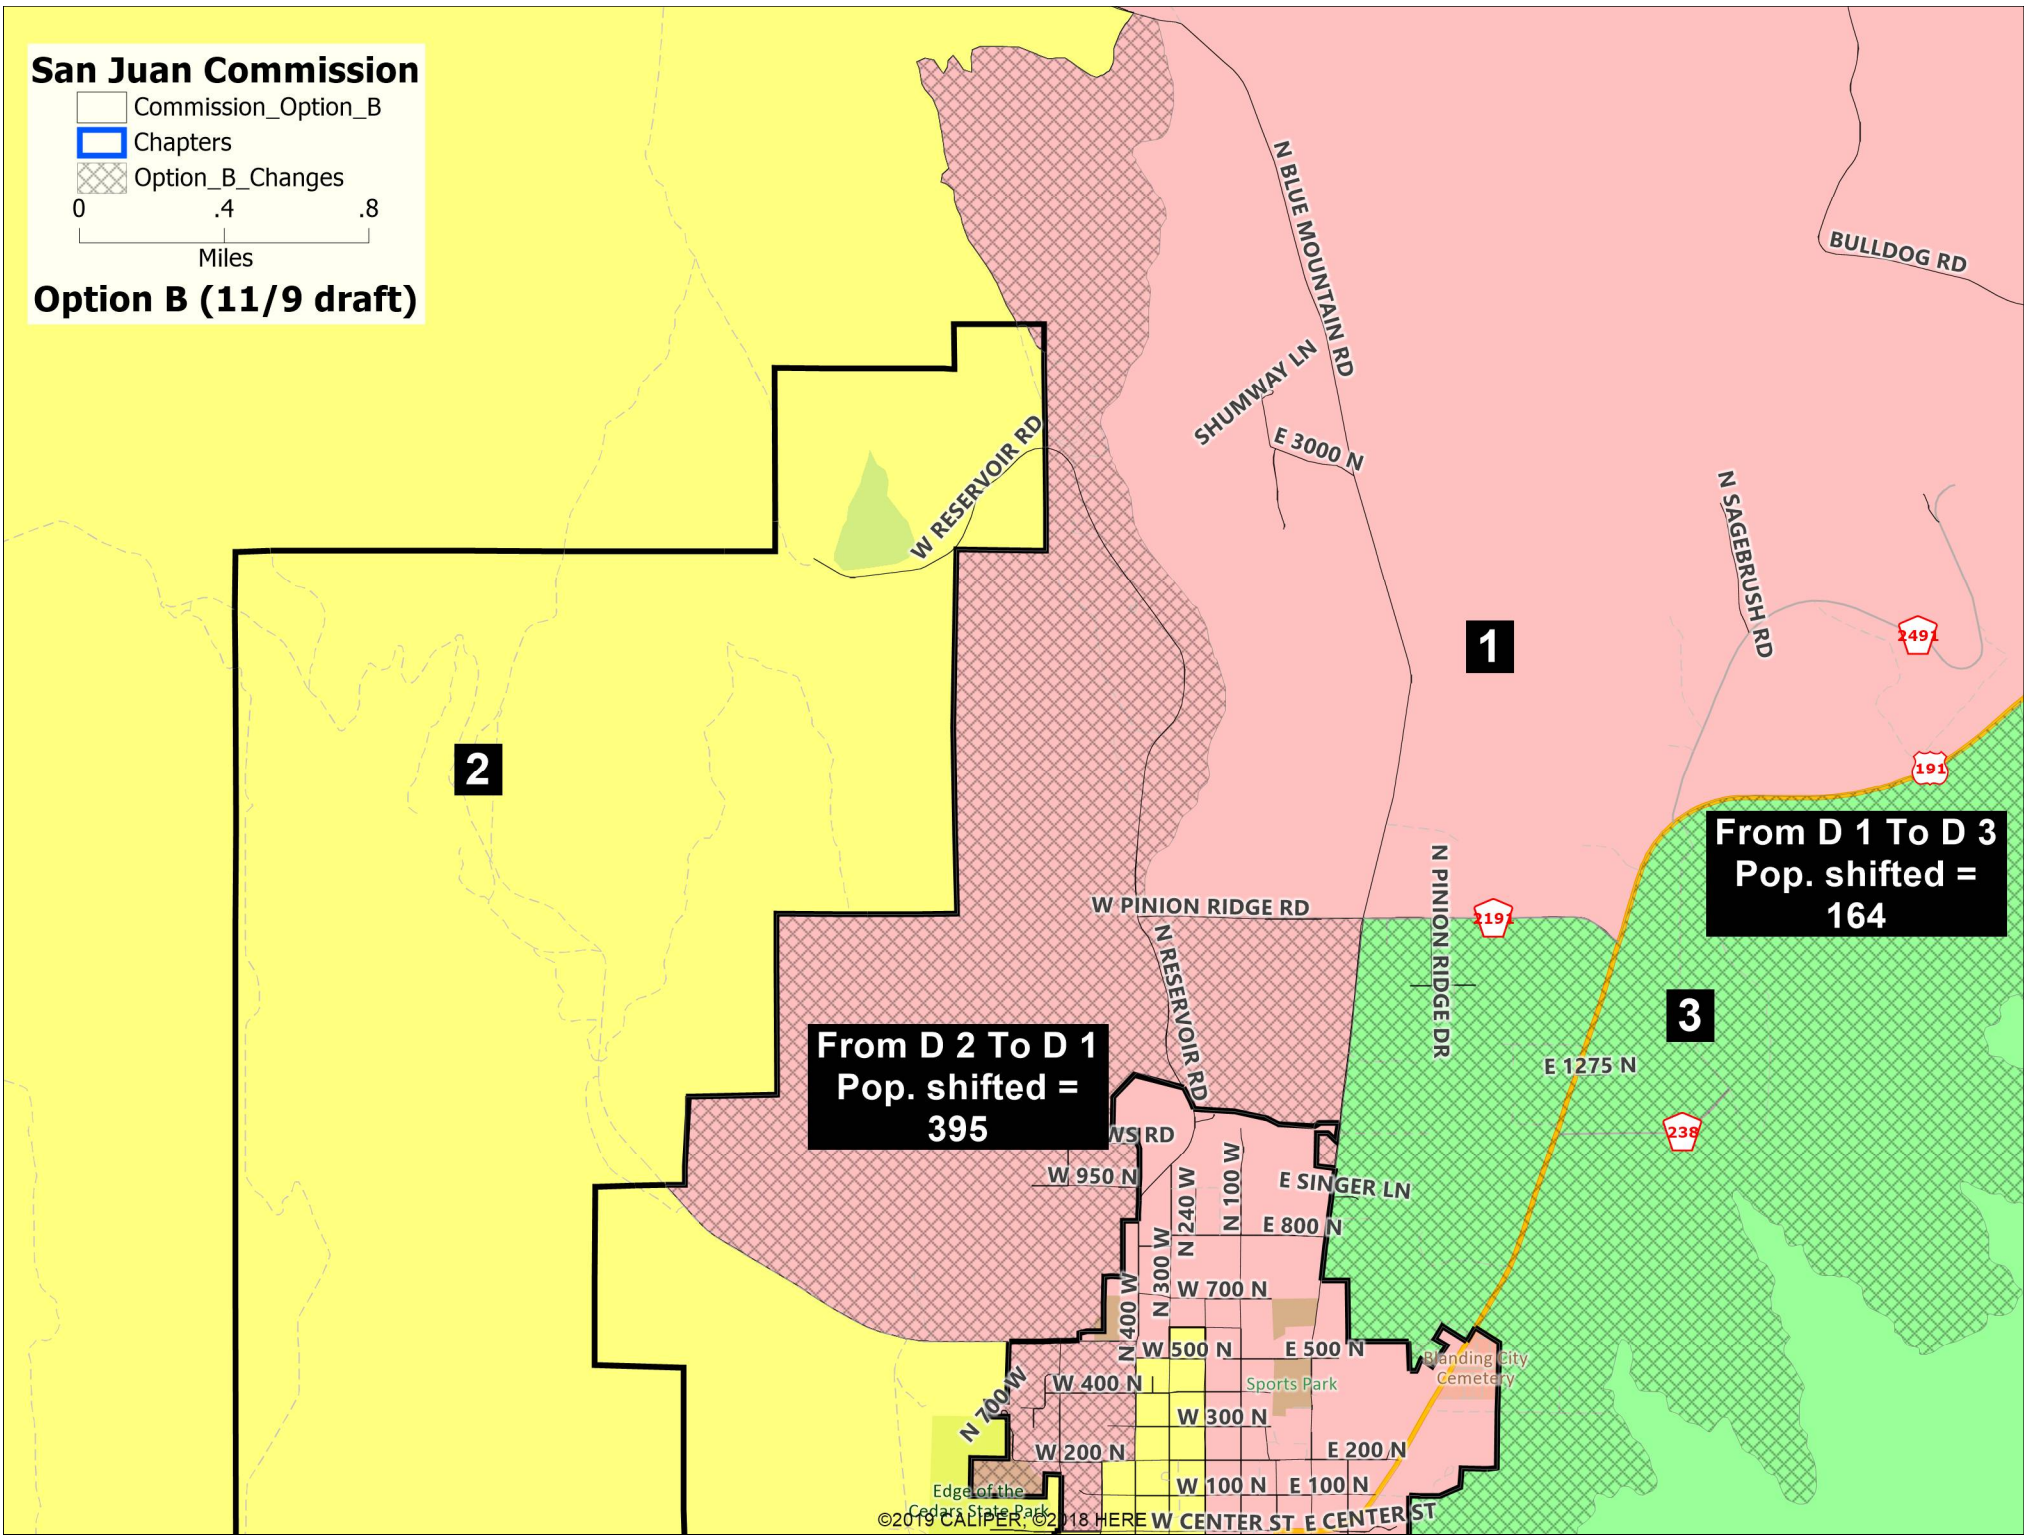

San Juan Commission

Option B (11/9 draft)

**From D 2 To D 1
Pop. shifted =
395**

**From D 1 To D 3
Pop. shifted =
164**