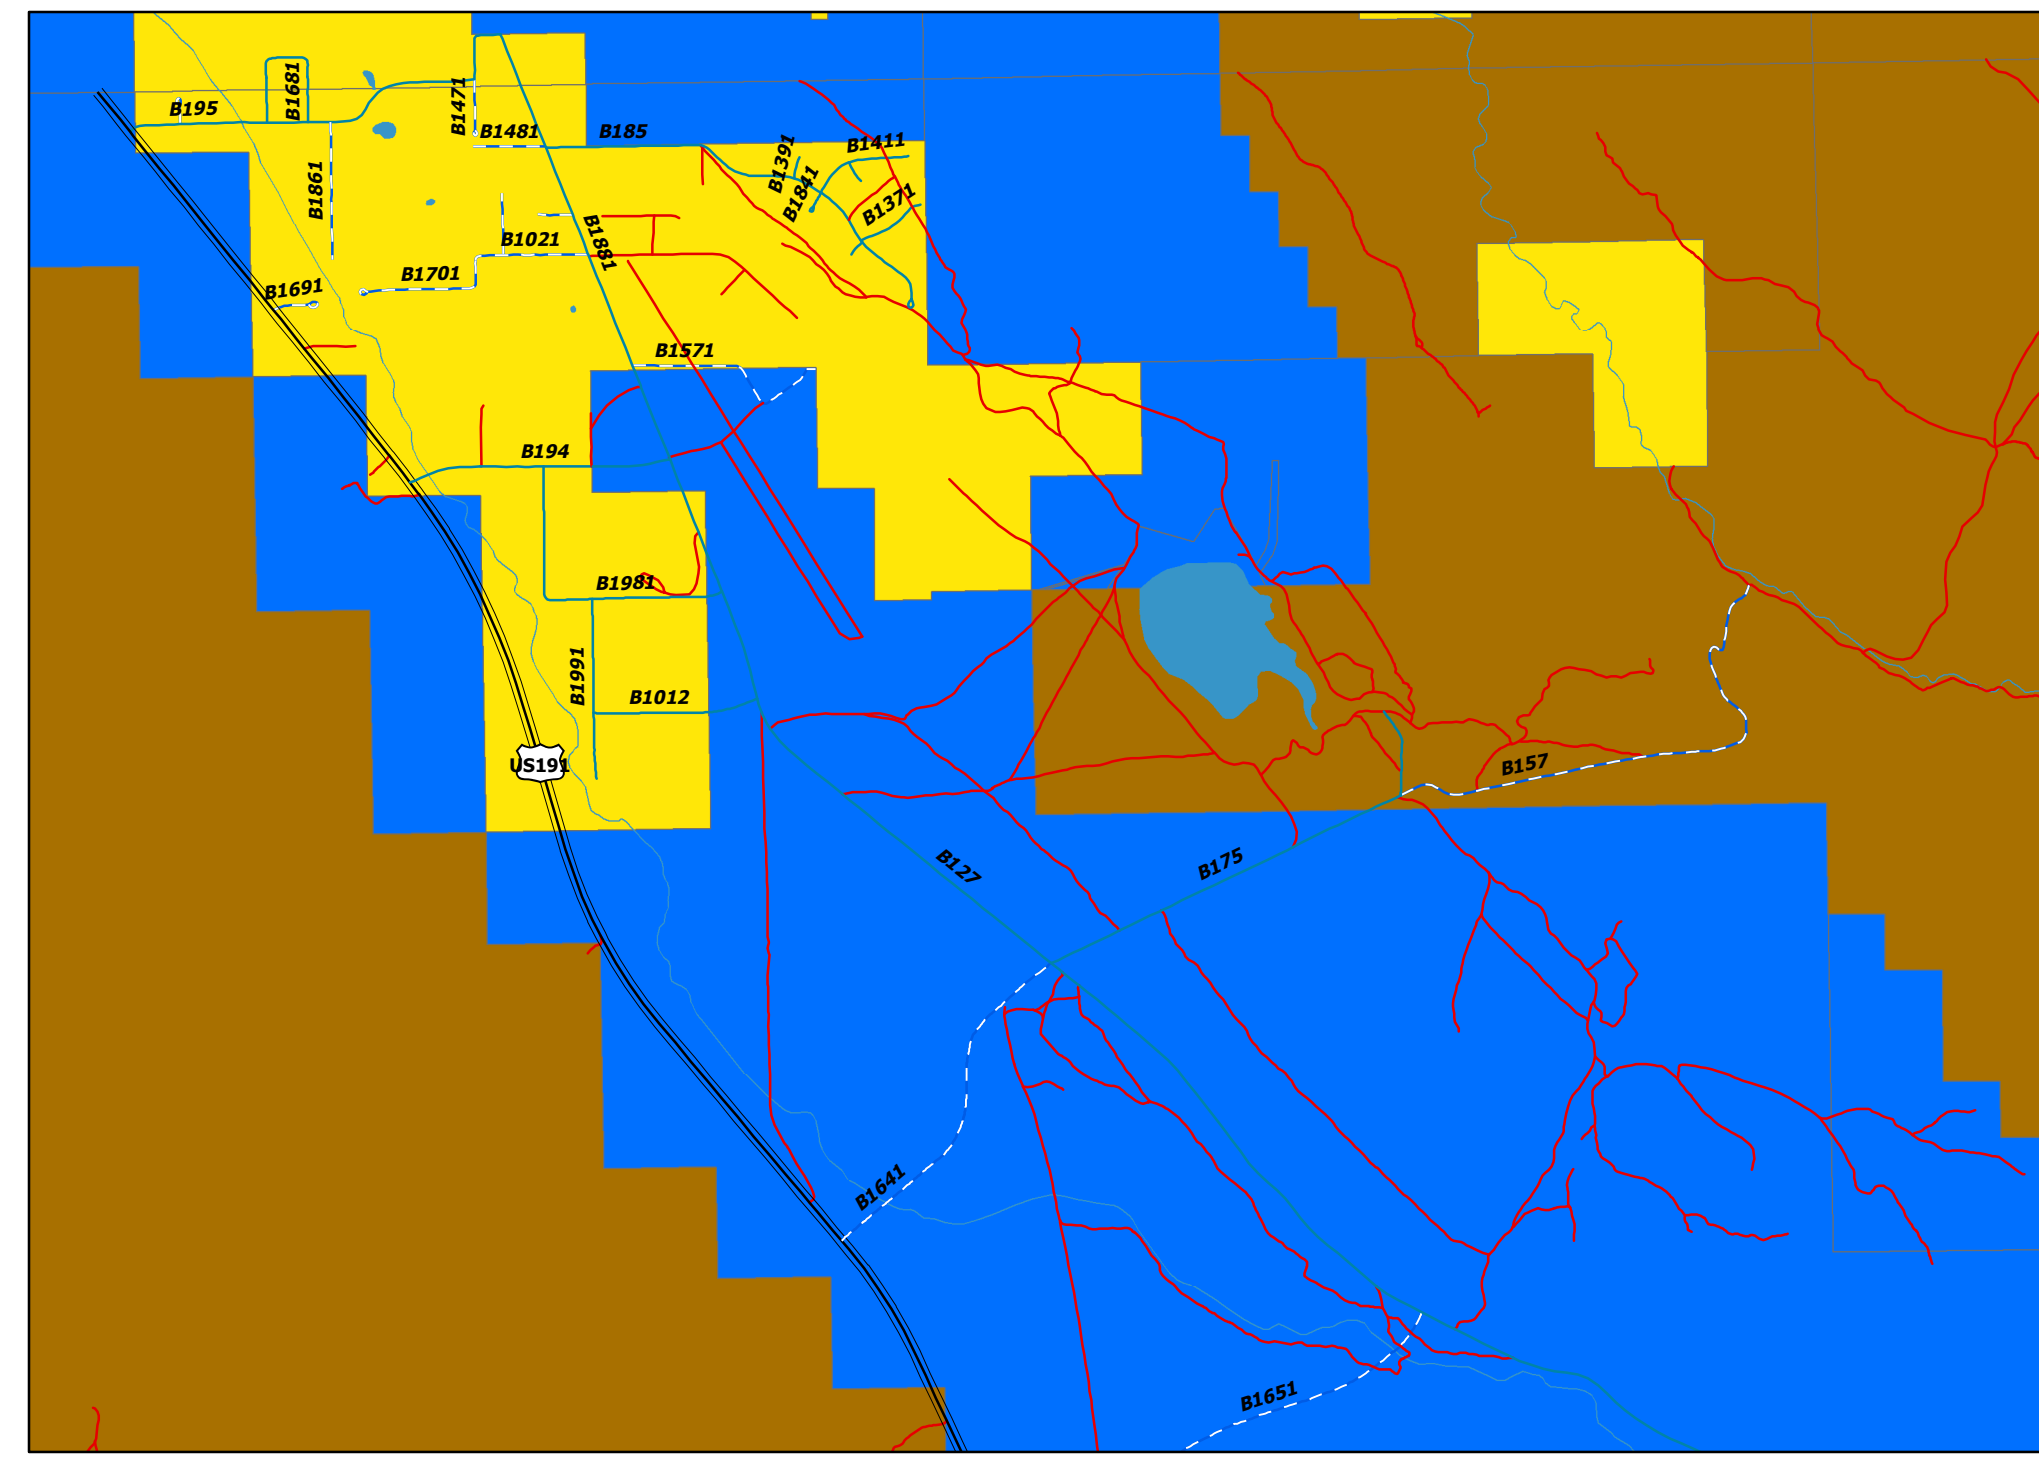

Spanish Valley