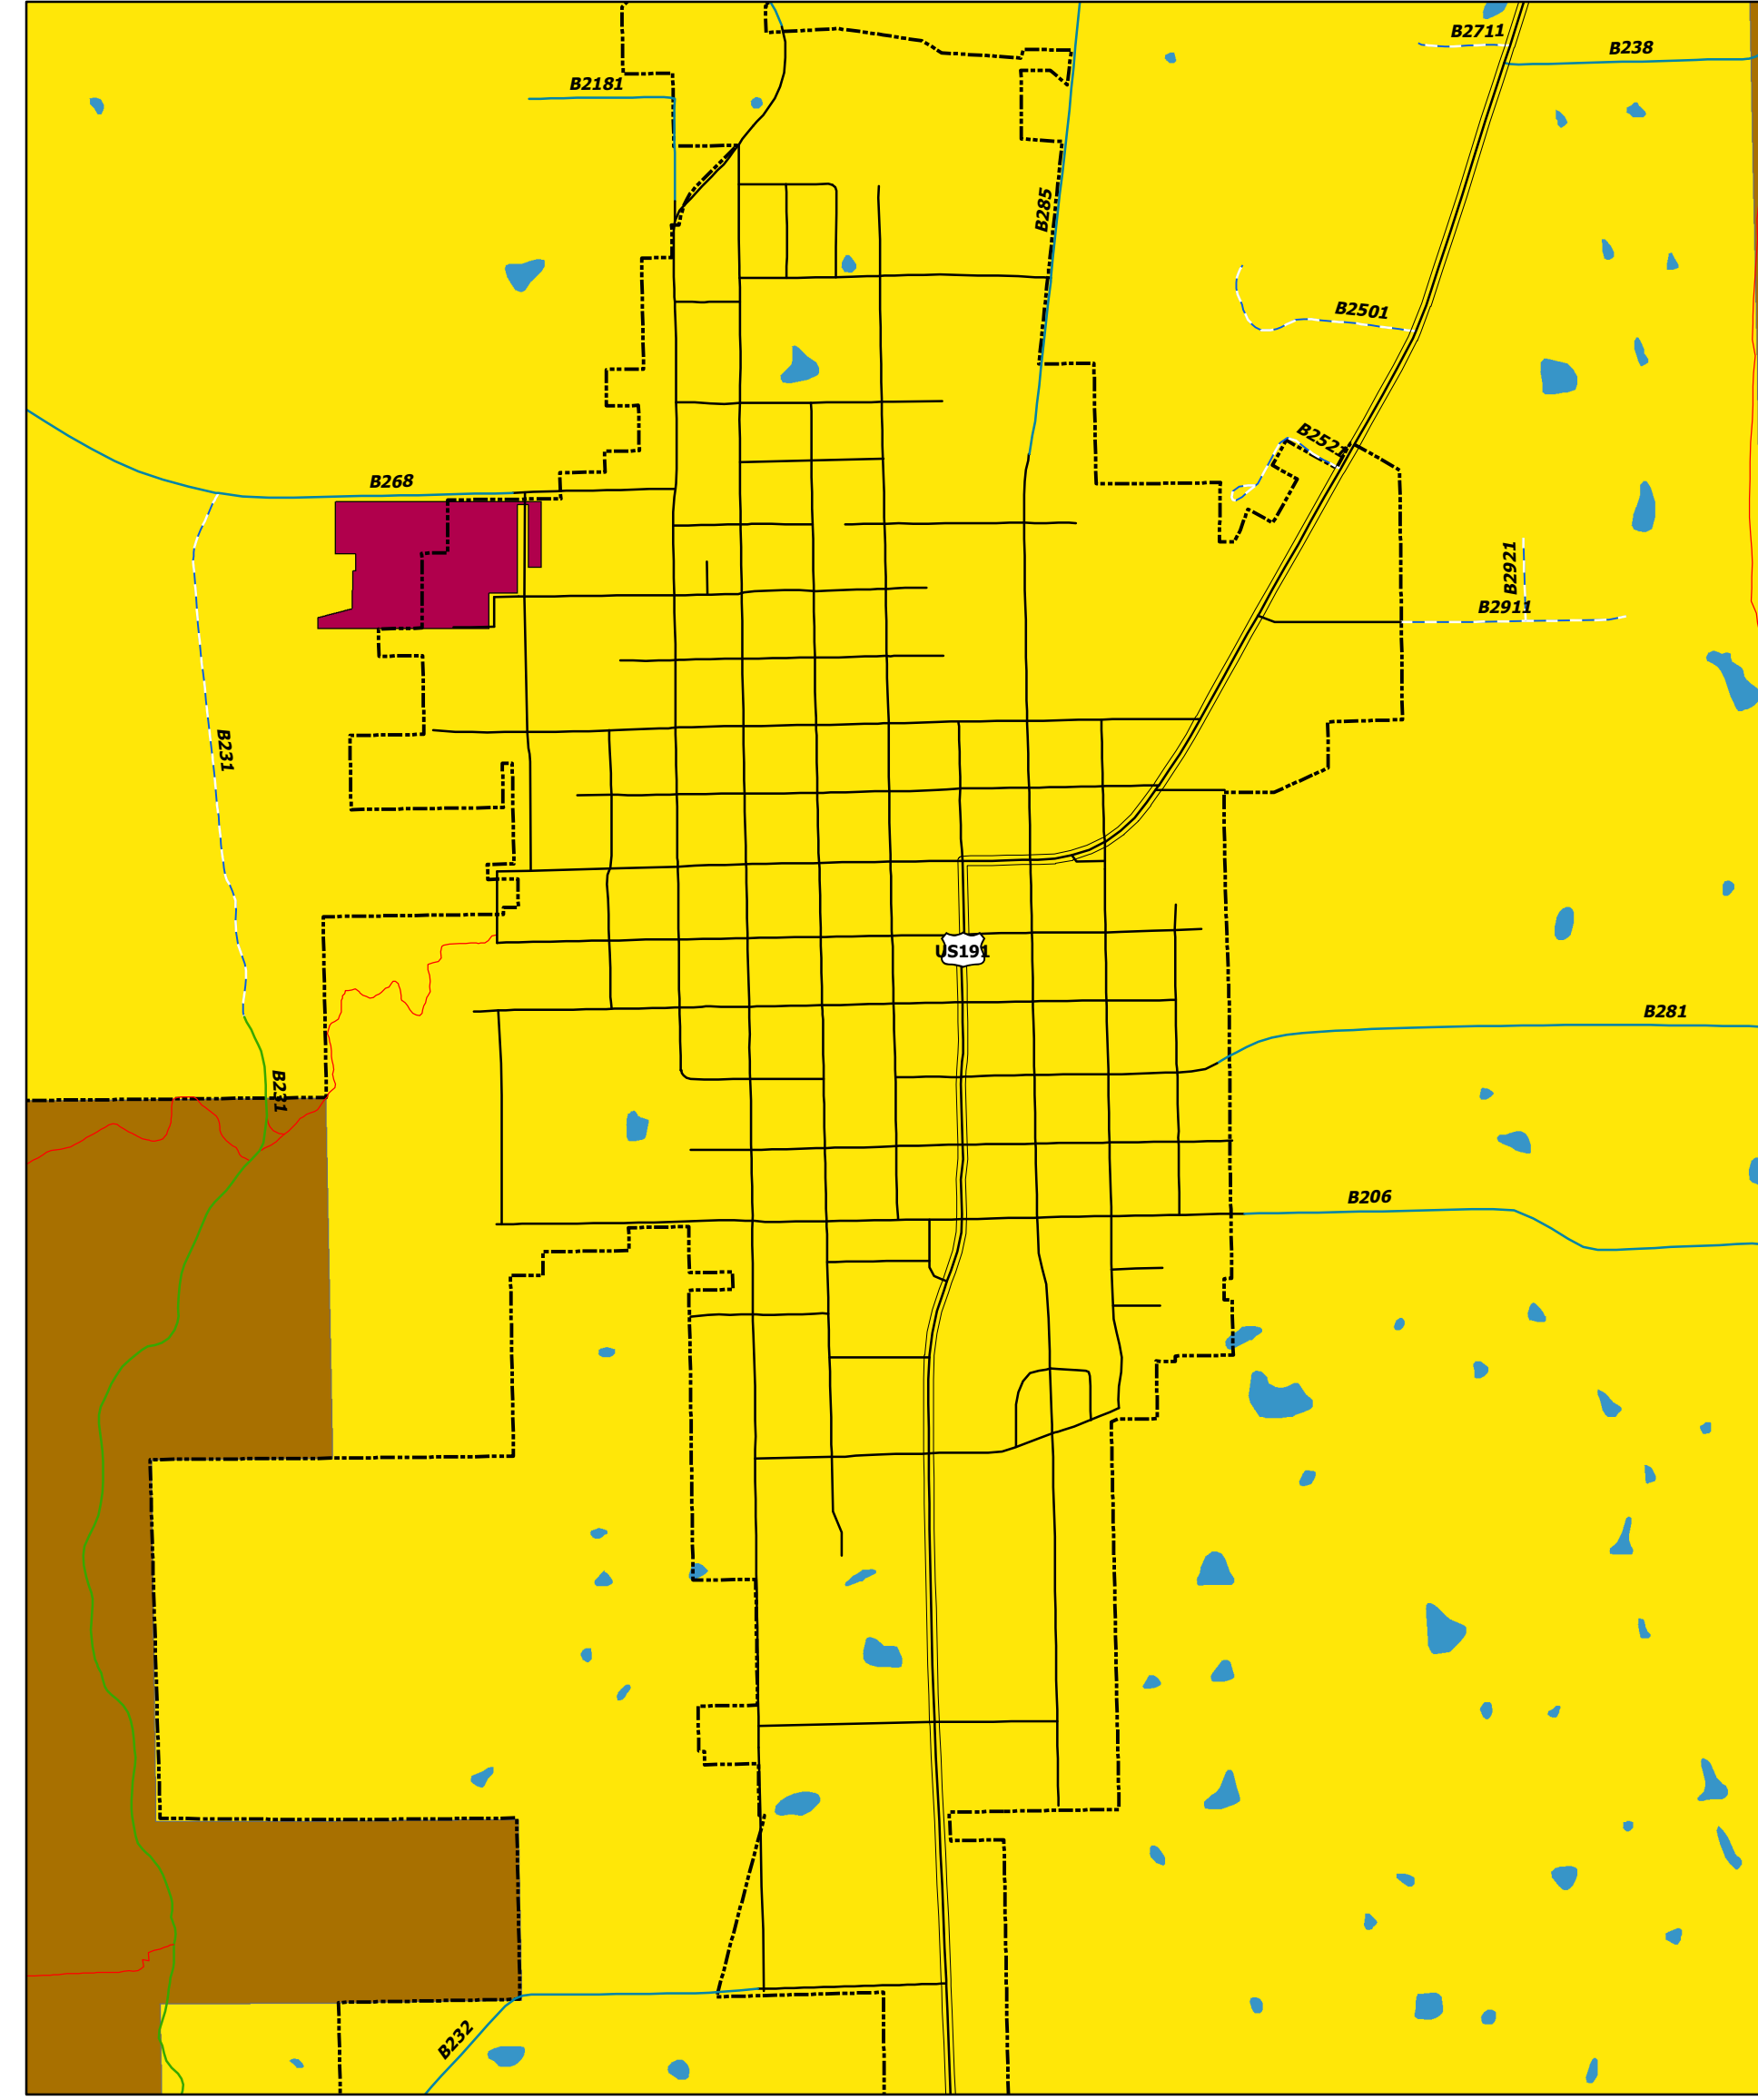

Blanding City