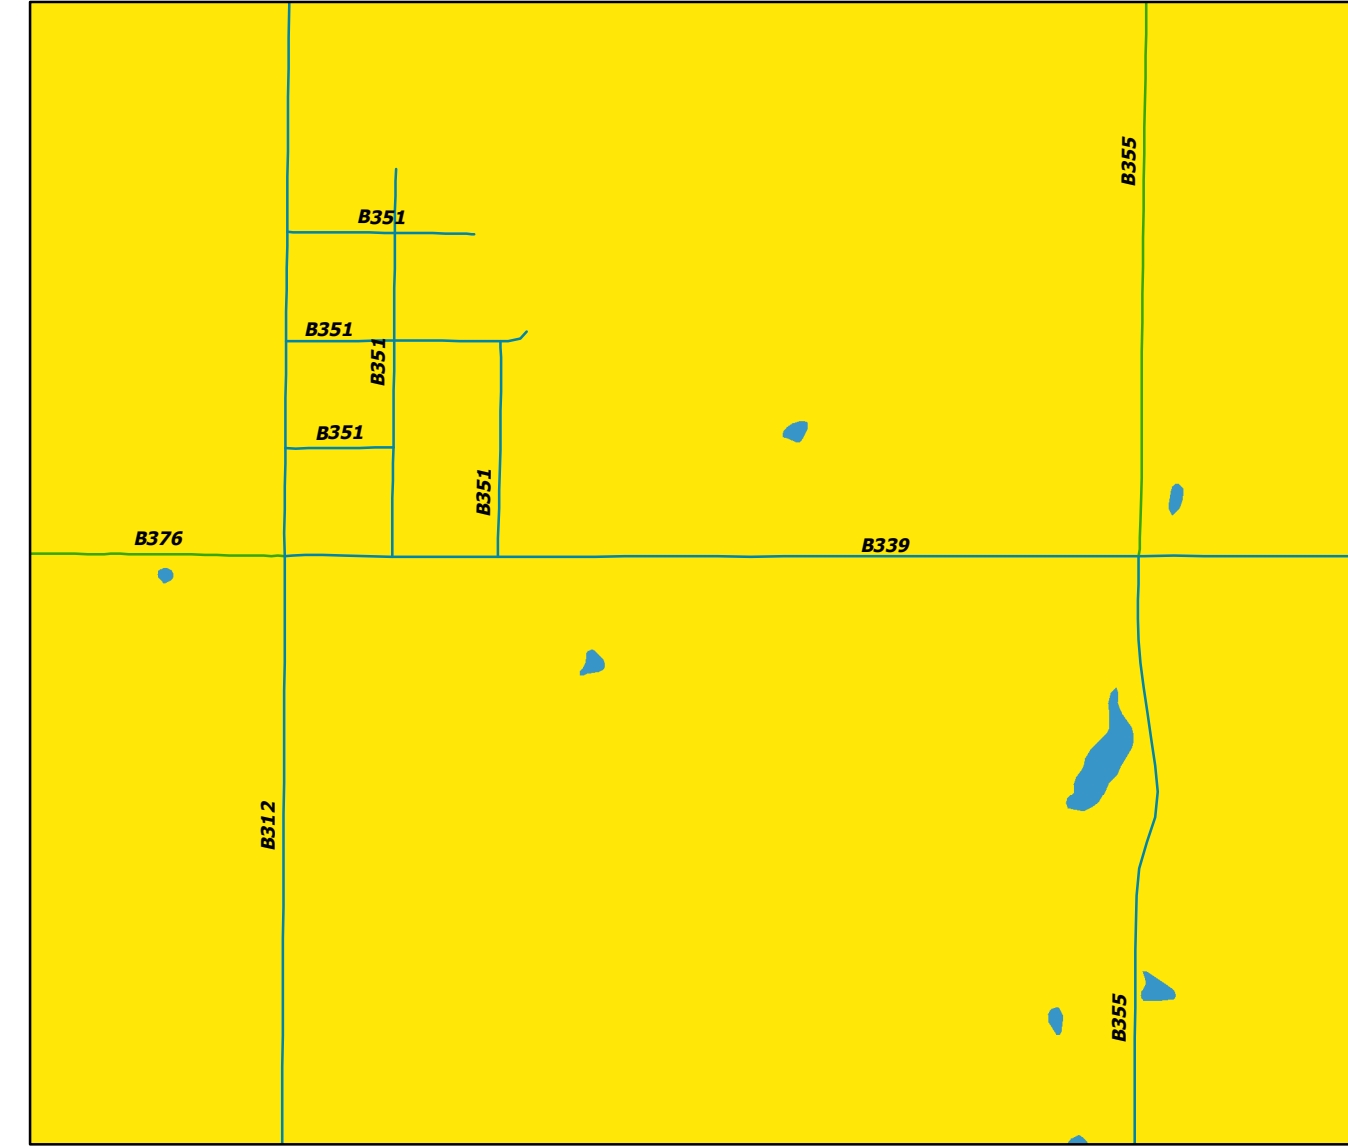

Eastland

0 0.25 0.5 1 1.5 2 Miles

San Juan County, Utah 2021

0 2.5 5 10 15 20 Miles

1. **Legend**
2. **ROADS**
3. City Streets
   - B Road Oil
   - B Road Gravel
   - B Road Natural
   - D Road Natural
   - NDOT/Reservation
   - State Highway
   - NPS Highway
   - US Highway
   - Trails
4. **AGENCY**
5. Private
   - State Trust
   - UDOT
   - BLM
   - NPS
   - USFS
   - Other Federal
   - Tribal
   - Municipalities