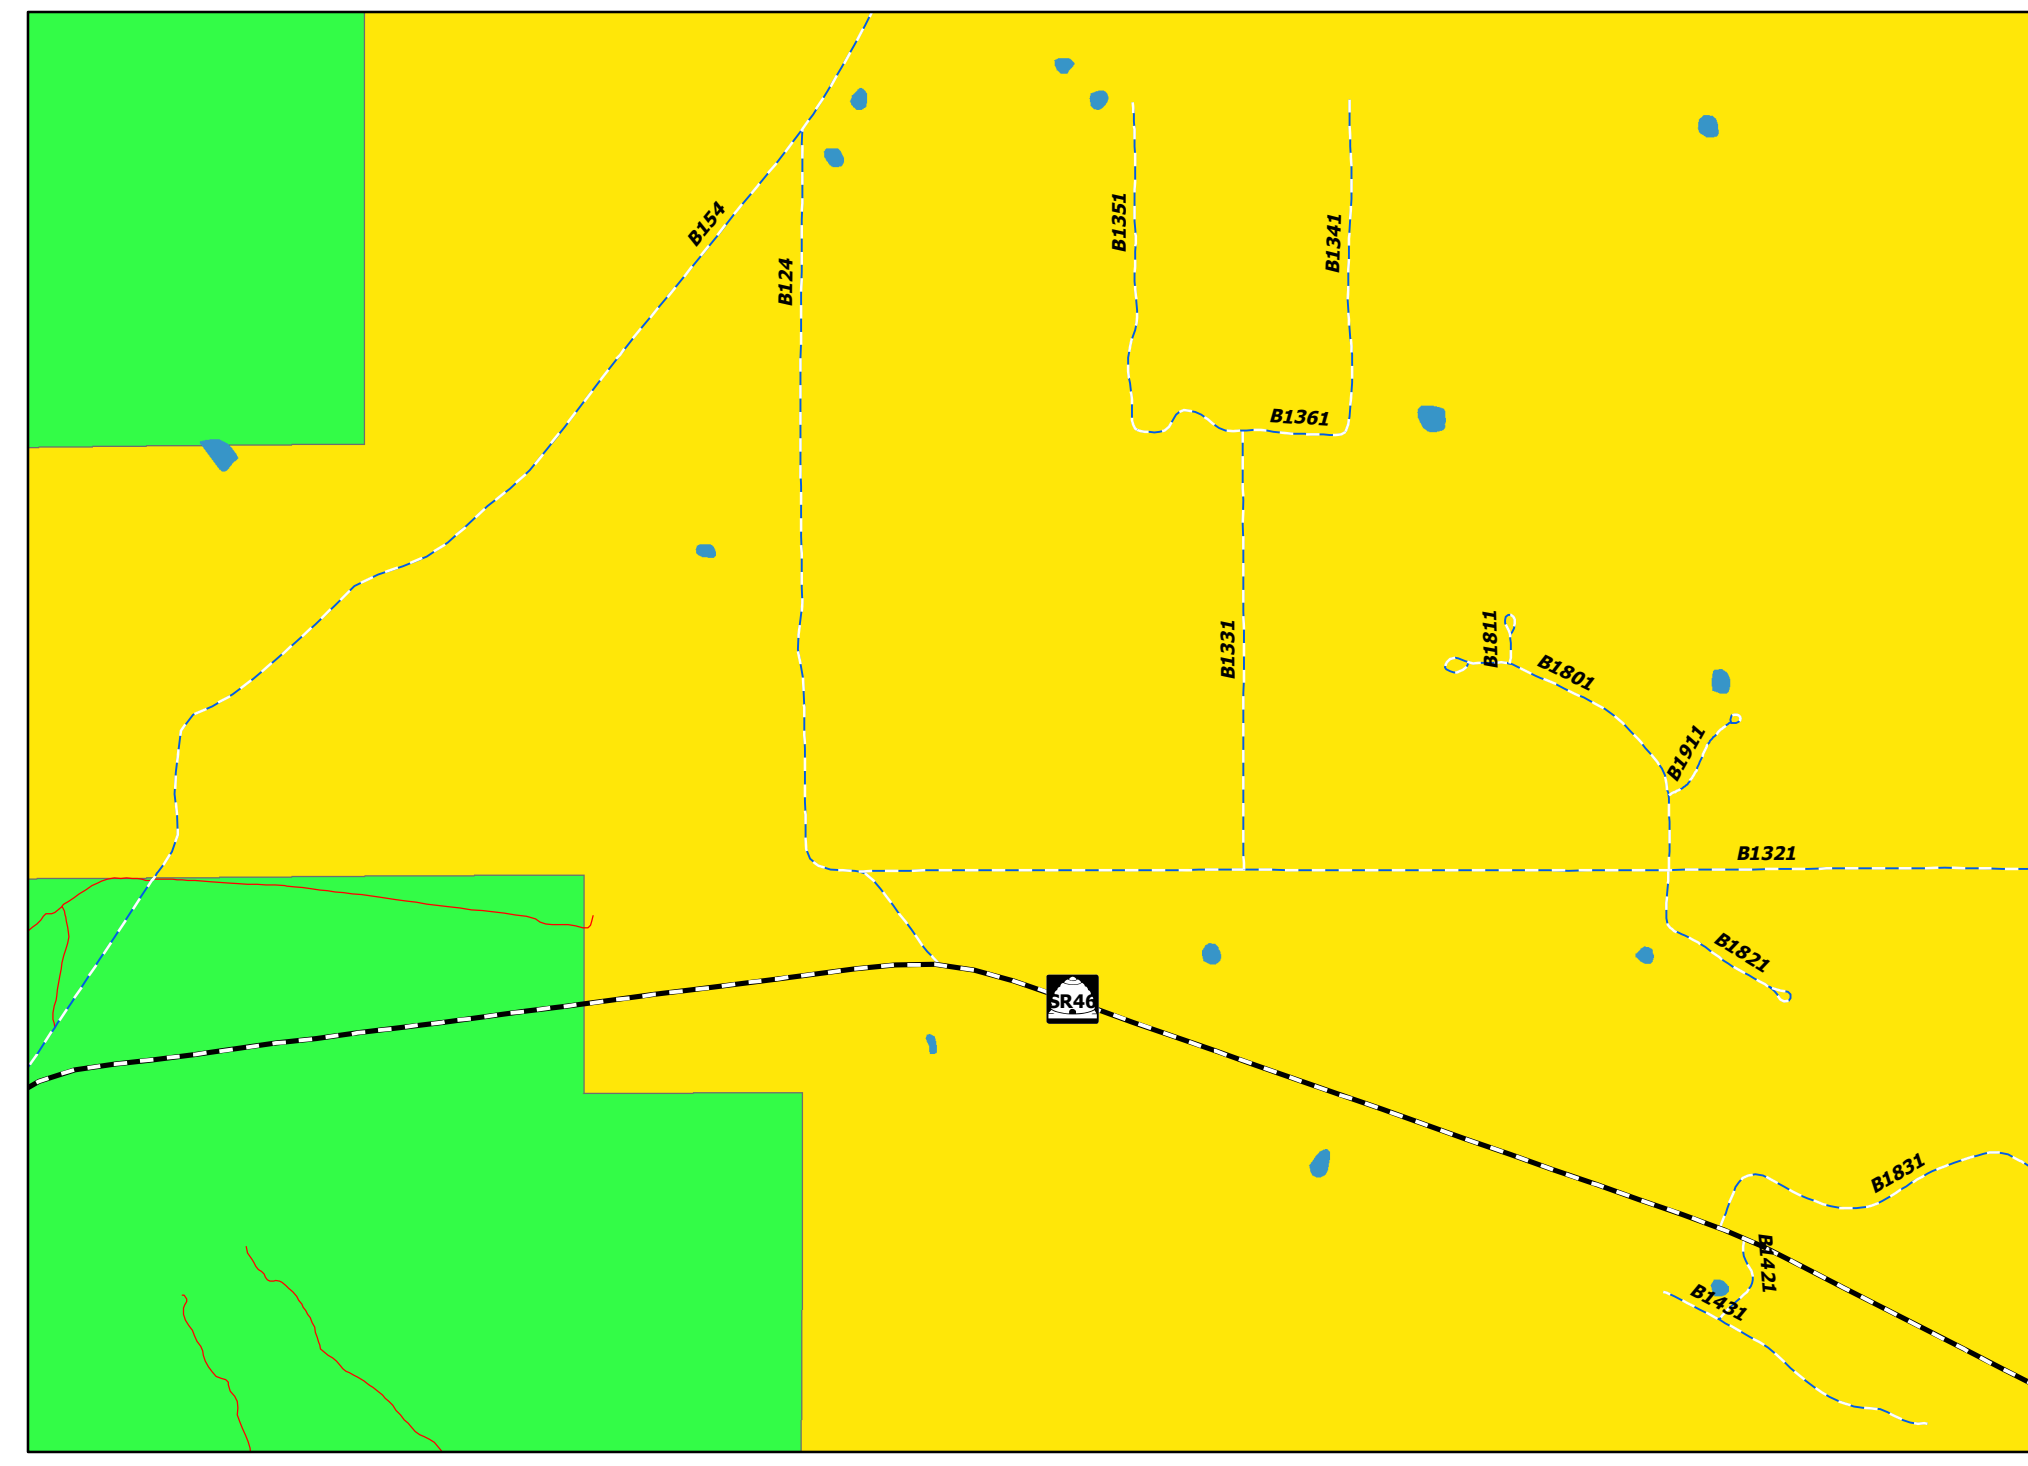

Old La Sal

0 0.25 0.5 1 1.5 2 Miles

San Juan County, Utah 2021

0 2.5 5 10 15 20 Miles

1. **Legend**
2. **ROADS**
3. City Streets
   - B Road Oil
   - B Road Gravel
   - B Road Natural
   - D Road Natural
   - NDOT/Reservation
   - State Highway
   - NPS Highway
   - US Highway
   - Trails
4. **AGENCY**
5. Private
   - State Trust
   - UDOT
   - BLM
   - NPS
   - USFS
   - Other Federal
   - Tribal
   - Municipalities