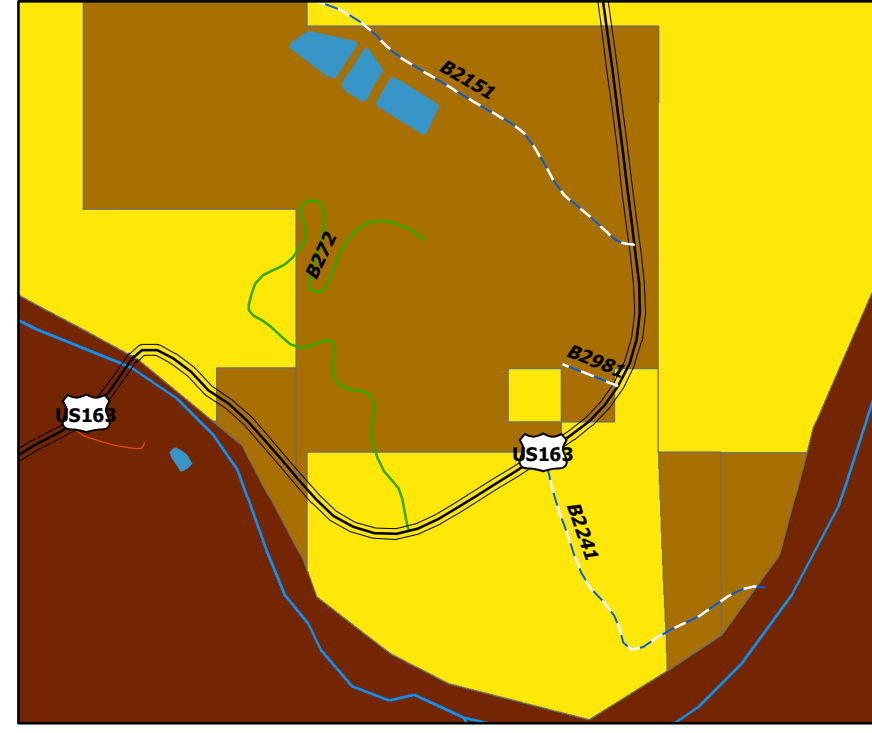

Mexican Hat