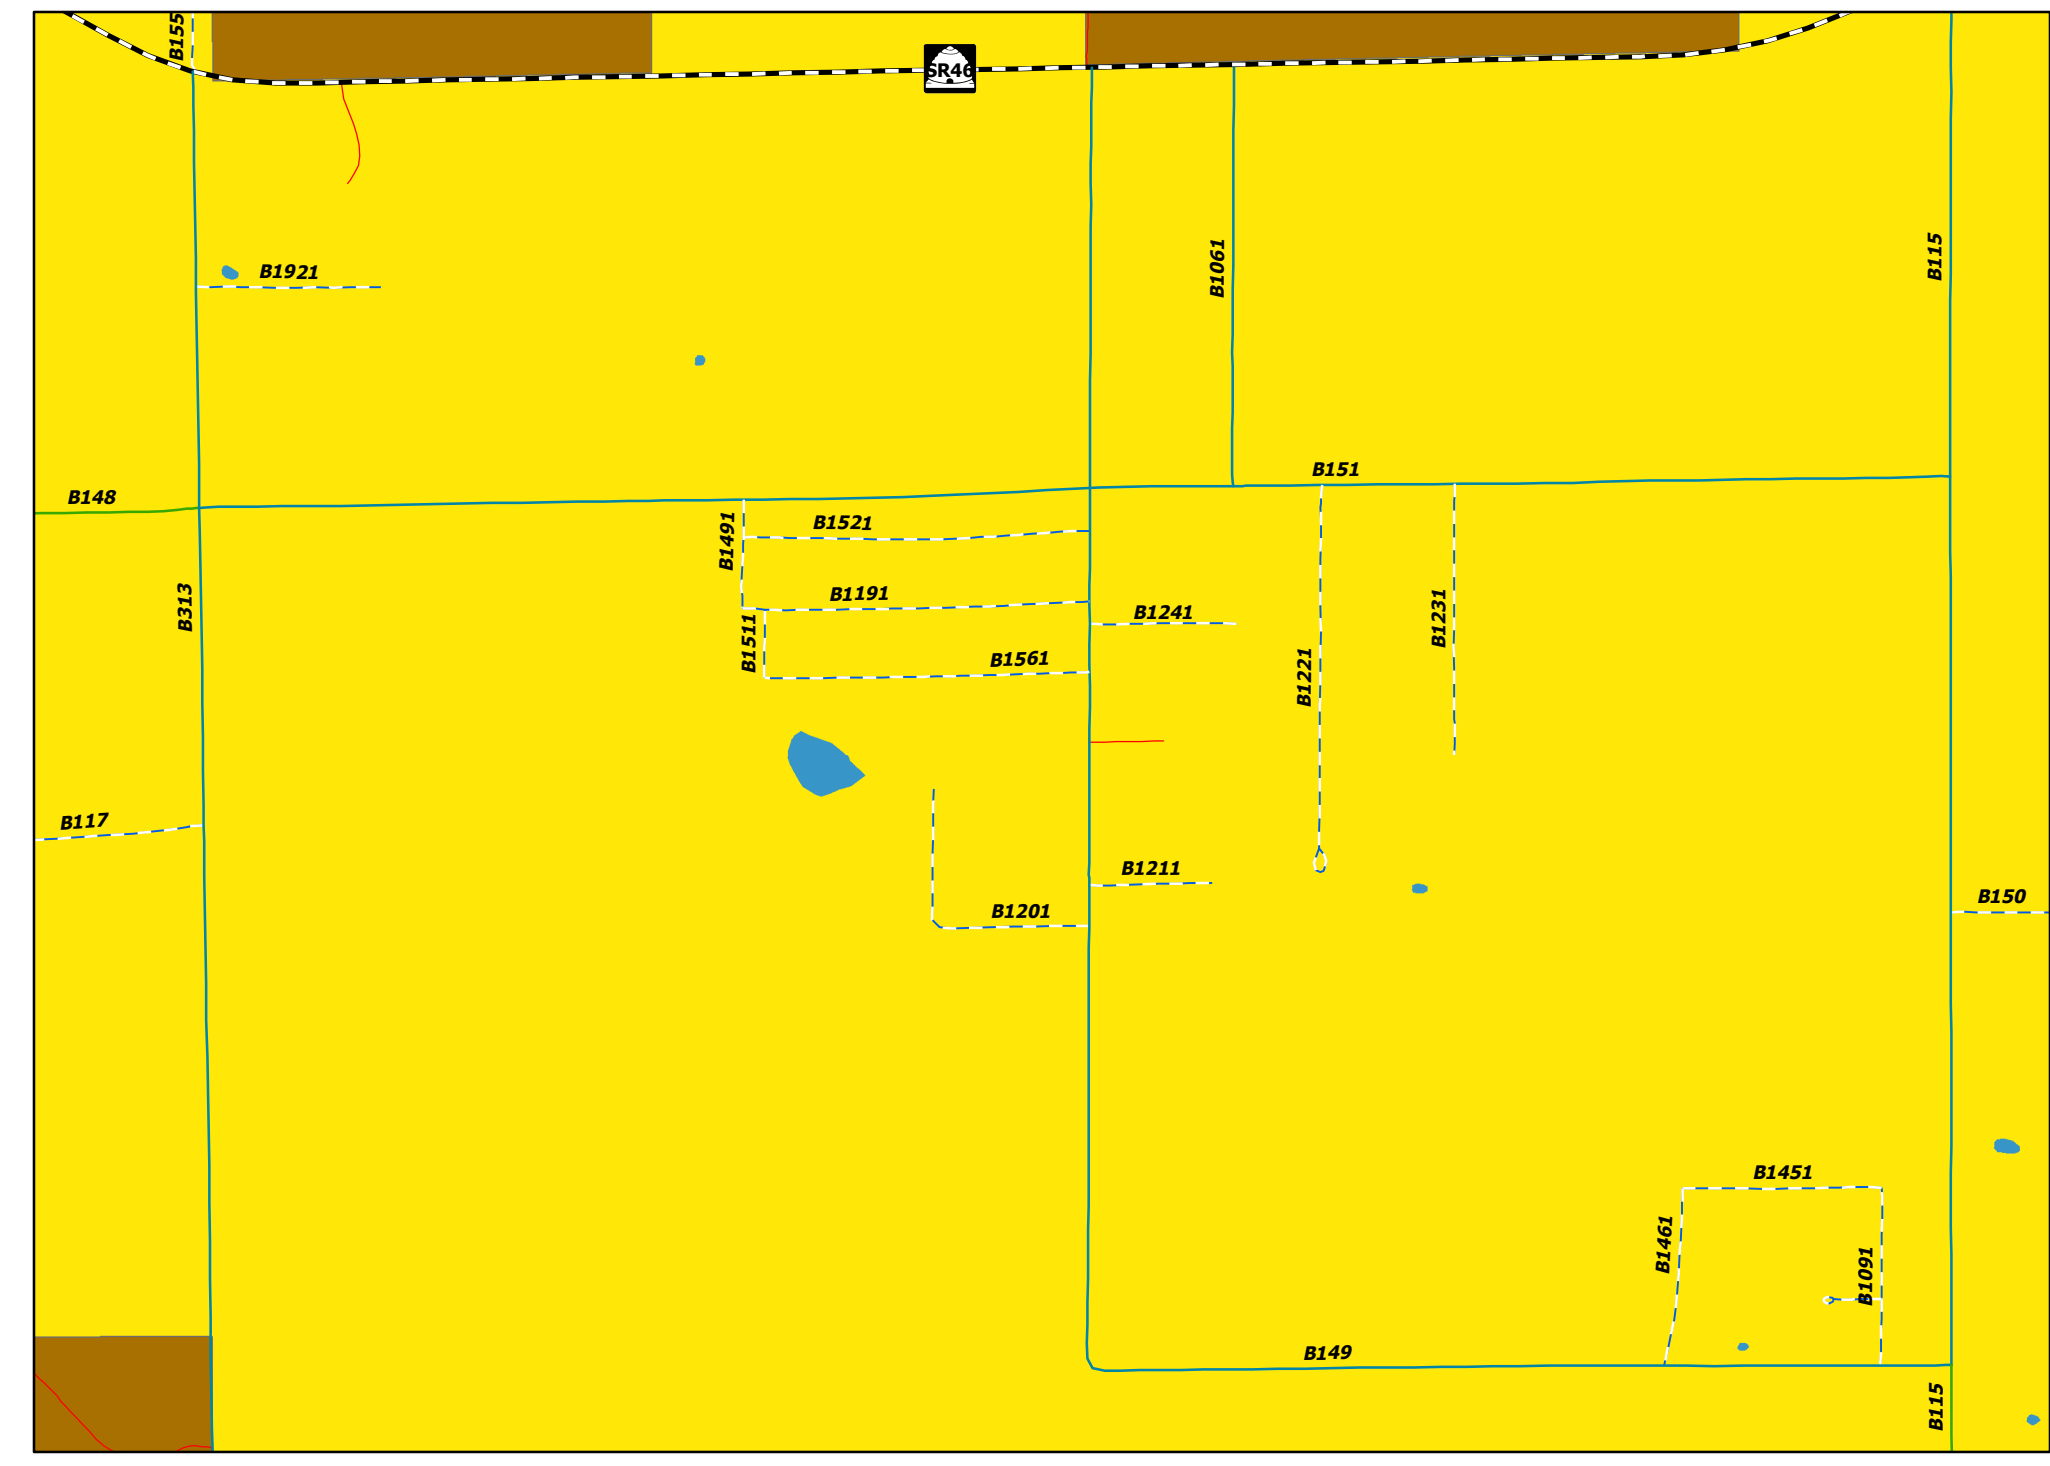

La Sal

0 0.25 0.5 1 1.5 2 Miles

San Juan County, Utah 2021

0 2.5 5 10 15 20 Miles

1. **Legend**
2. **ROADS**
3. City Streets
   - B Road Oil
   - B Road Gravel
   - B Road Natural
   - D Road Natural
   - NDOT/Reservation
   - State Highway
   - NPS Highway
   - US Highway
   - Trails
4. **AGENCY**
5. Private
   - State Trust
   - UDOT
   - BLM
   - NPS
   - USFS
   - Other Federal
   - Tribal
   - Municipalities