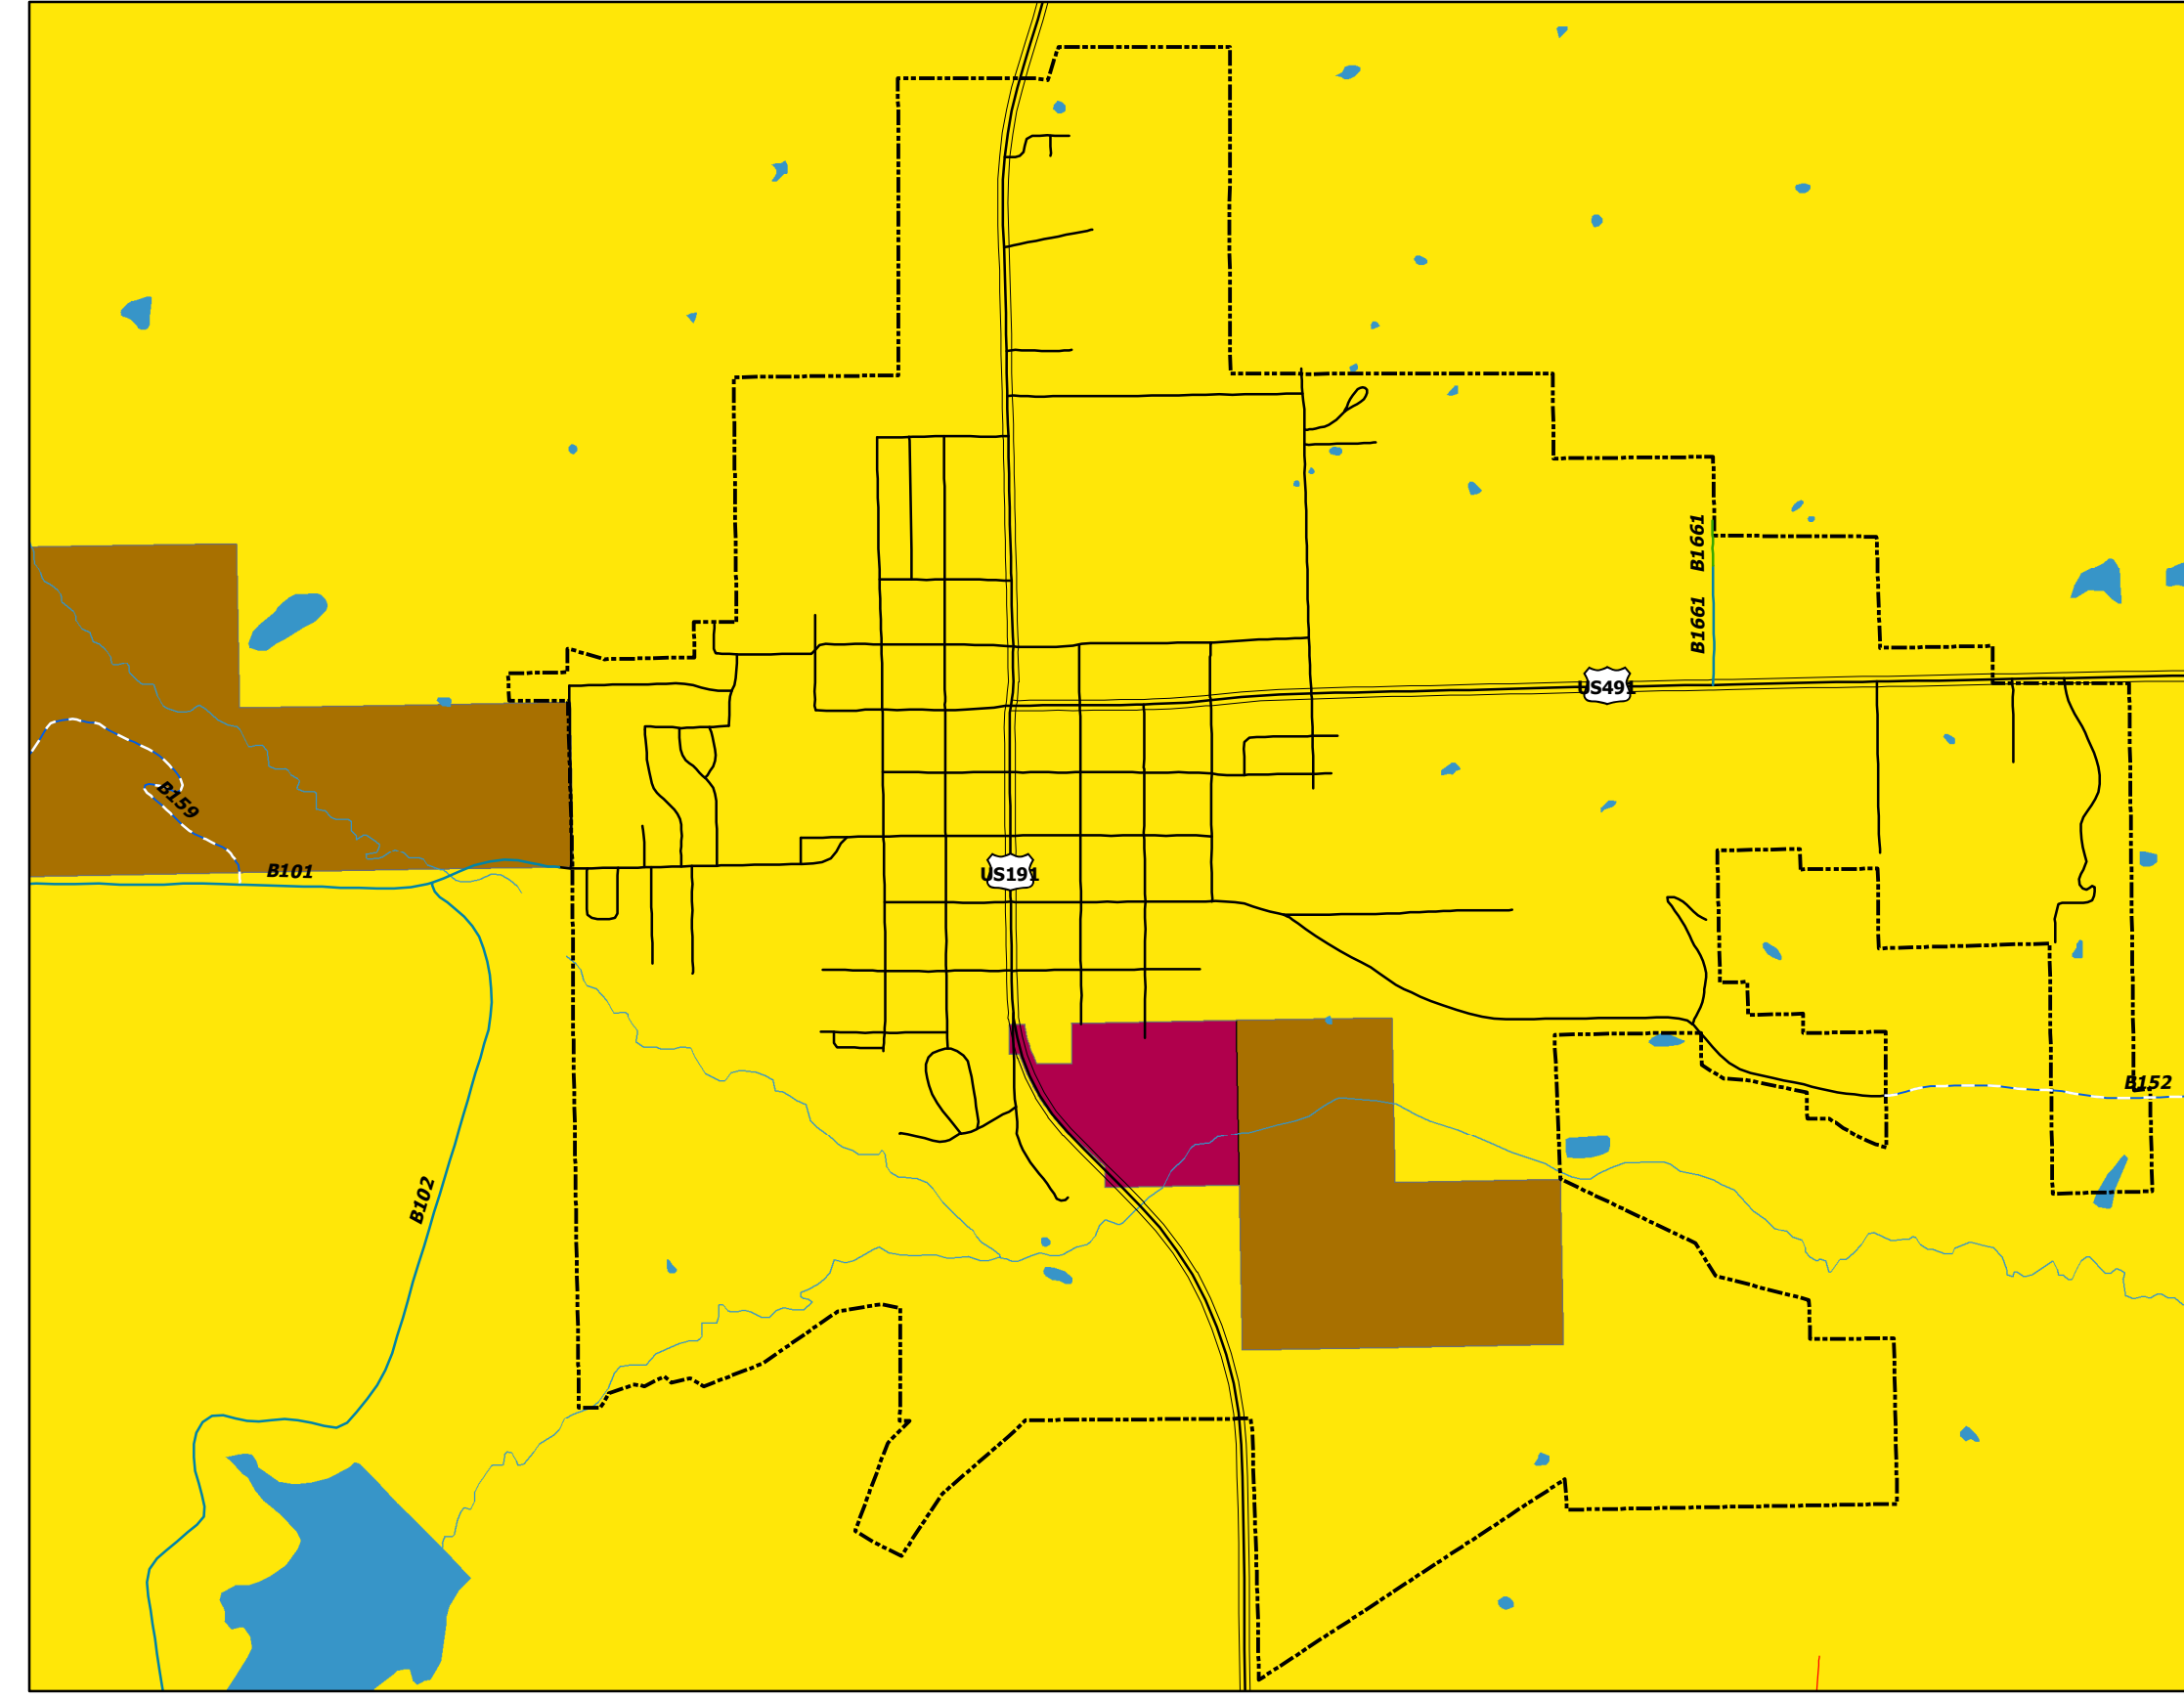

Monticello City